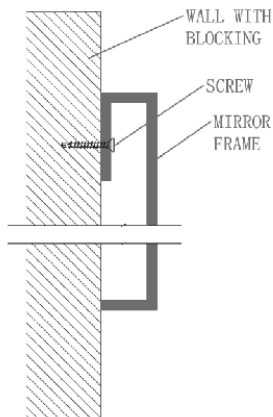

## Black Framed Round Mirror

### Black Framed Round Mirror

Item No: FM-26R-BK

- Size: 26" dia., 4mm Glass Mirror
- Thickness: 1.716"
- Mirror Backing: Silver
- Material: Black Metal Frame
- Mount Type: Wall mount
- Mirror Type: Accent, Bathroom, Dresser
- Installation Type: Hanging Hooks
- Custom sizes can be made for projects
- Brand: NERVAL
- Warranty: Limited 1 year

SECTION DETAIL

MIRROR BACK VIEW

ANCHOR CONNECTION HOLES

Disclaimer: Nerval makes every effort to provide accurate specification data. However, specification may change without notice. Please visit The Nerval website to see NERVAL'S TERMS AND CONDITIONS.